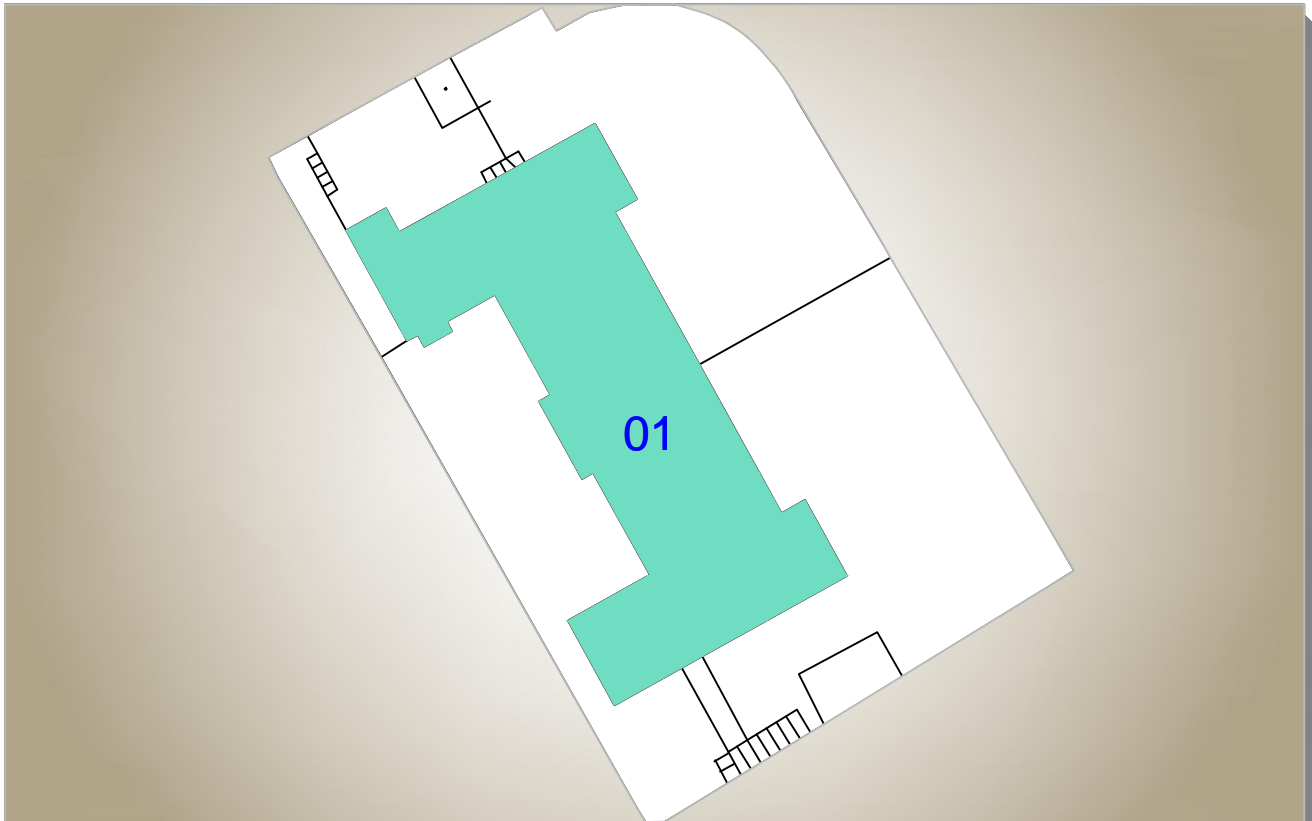

Miskin Primary School

Site Information

5174

Address

York Street
Miskin
Mountain Ash
Rhondda Cynon Taf
CF45 3BG

01443 476426

Please Do Not Amend Building References or Numbers Before Consulting
Asset Management Team in Corporate Estates Tel : 01443 665000